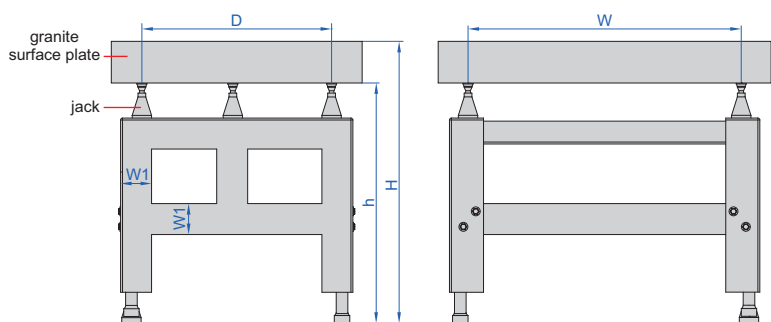

STANDS FOR GRANITE SURFACE PLATES

6902-64A

- For medium size granite surface plates
- 5 jacks are included
- Adjusting range of jacks: 25mm
- One foot on the bottom is adjustable

Low stands

(mm)

Code	For granite surface plate	W	D	H (with granite surface plate)	h (without granite surface plate)	W1
6902-64A	630×400×80mm (code 6900-064 and 6900-164)	352	224	775-800	695-720	80
6902-66A	630×630×100mm (code 6900-066 and 6900-166)	352	352	775-800	675-700	80
6902-85A	800×500×100mm (code 6900-085 and 6900-185)	448	280	775-800	675-700	80
6902-106A	1000×630×140mm (code 6900-0106 and 6900-1106)	560	352	755-780	615-640	80
6902-107A	1000×750×150mm (code 6900-0107 and 6900-1107)	560	420	755-780	605-630	80
6902-101A	1000×1000×150mm (code 6900-0101 and 6900-1101)	560	560	755-780	605-630	80
6902-128A	1200×800×160mm (code 6900-0128 and 6900-1128)	672	448	755-780	595-620	80
6902-161A	1600×1000×180mm (code 6900-0161 and 6900-1161)	896	560	755-780	575-600	100
6902-201A	2000×1000×220mm (code 6900-0201 and 6900-1201)	1120	560	755-780	535-560	100
6902-202A	2000×1500×250mm (code 6900-0202 and 6900-1202)	1120	840	755-780	505-530	100

JACK SET FOR GRANITE SURFACE PLATES

16

- 5 jacks per set
- Adjustable height
- For large granite surface plates:
2000×1000×220mm (code 6900-0201 and 6900-1201)
2000×1500×250mm (code 6900-0202 and 6900-1202)